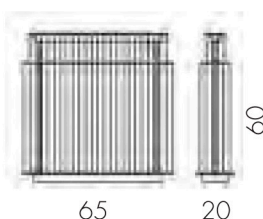

L/W cm 40 - P/D cm 12 - H cm 40

Bulbs / Lamp Strip LED 9 W - 700 mA

Weight / Peso 5 Kg

COD.	STUCTURE / STRUTTURA	PRICE / PREZZO
0300260	stainless steel / acciaio	

SHINE CHAIN TAVOLO

Table lamp entirely made in stainless steel. The lamp is dressed by hundreds steel pearl-like chains. Illuminating unit is inserted inside a sandblasted pirex glass cylindric section.

L/W cm 30 - P/D cm 30 - H cm 60 Bulbs / Lamp Strip LED 18 W - 700 mA Weight / Peso 8 Kg

COD.	STUCTURE / STRUTTURA	PRICE / PREZZO
0300264	stainless steel / acciaio	

LUMINARA